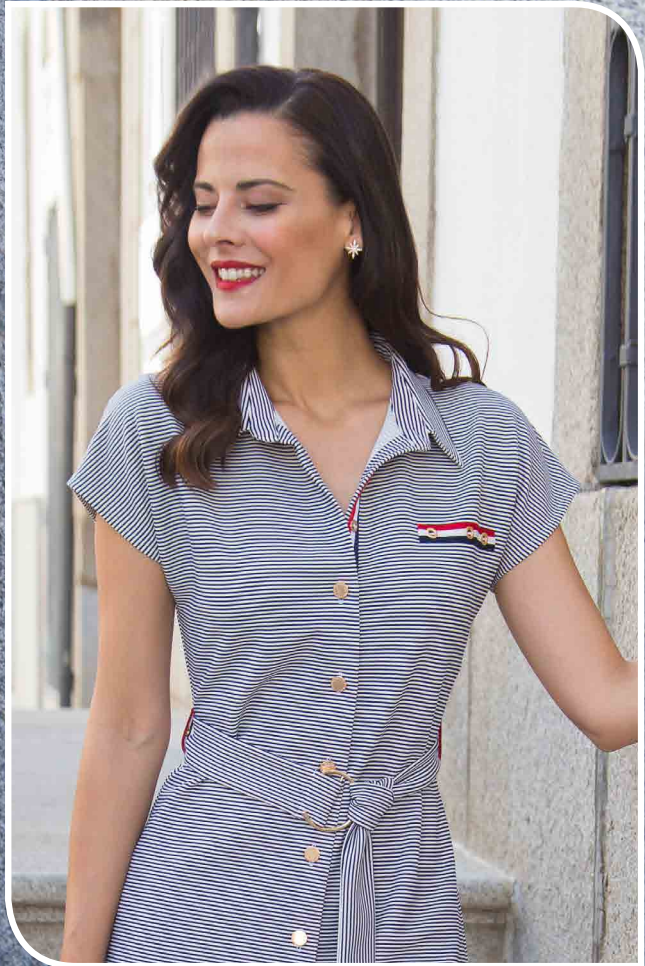

Vestido/Dress/Robe
Bafle Mod.341047